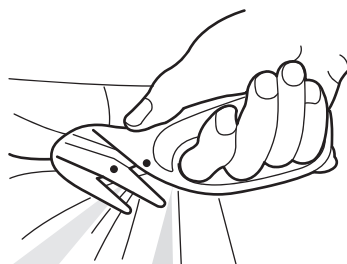

# Detectamet Detectable Heavy Duty Safety Knives with Enclosed Blades and Tape Cutter (Pack of 5)

**SK107** (615-K107-T031-P0)

**Metal Detectable  
 Disposable**

These disposable, heavy duty detectable safety knives have enclosed blades and a tape cutter at the base.

- Twin cutting surfaces with tape cutter at base of blade - both blades can be used without changing grip
- Opposing slopes on the knife head create a plough effect and minimize friction resistance
- Completely sealed to keep out bacteria
- Fixed blade

Colours:

Suitable for laser-engraved sequential numbering

Please handle all knives with care

Tape Cutter      Lanyard Point

## SK107 Applications:

**Plastic Bags**

**Box Tape**

**String & Strapping**

**Cardboard**

**Shrink Wrap**