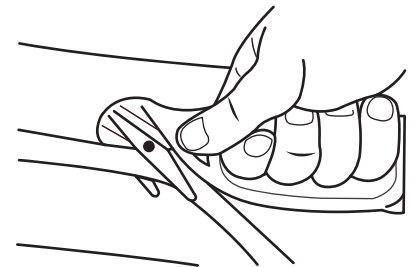

String & Strapping