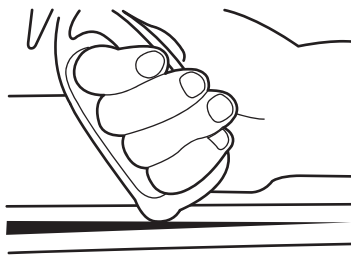

Detectamet Detectable Heavy Duty Safety Knives with Enclosed Blades and Tape Cutter (Pack of 5)

SK107 (615-K107-T031-P0)

**Metal Detectable
Disposable**

These disposable, heavy duty detectable safety knives have enclosed blades and a tape cutter at the base.

- Twin cutting surfaces with tape cutter at base of blade - both blades can be used without changing grip
- Opposing slopes on the knife head create a plough effect and minimize friction resistance
- Completely sealed to keep out bacteria
- Fixed blade

Colours:

Suitable for laser-engraved sequential numbering

Please handle all knives with care

Tape Cutter   Lanyard Point

SK107 Applications:

Box Tape

Cardboard