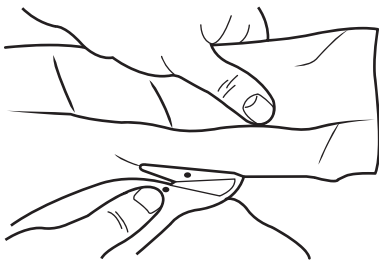

SK107 Applications:

Plastic Bags