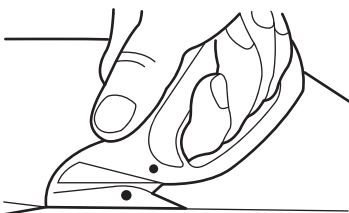

- Twin cutting surfaces with tape cutter at base of blade - both blades can be used without changing grip
- Opposing slopes on the knife head create a plough effect and minimize friction resistance
- Completely sealed to keep out bacteria
- Fixed blade

Colours:

Suitable for laser-engraved sequential numbering

Please handle all knives with care

Tape Cutter      Lanyard Point

## SK107 Applications:

**Plastic Bags**

**Box Tape**

**String & Strapping**

**Cardboard**

**Shrink Wrap**